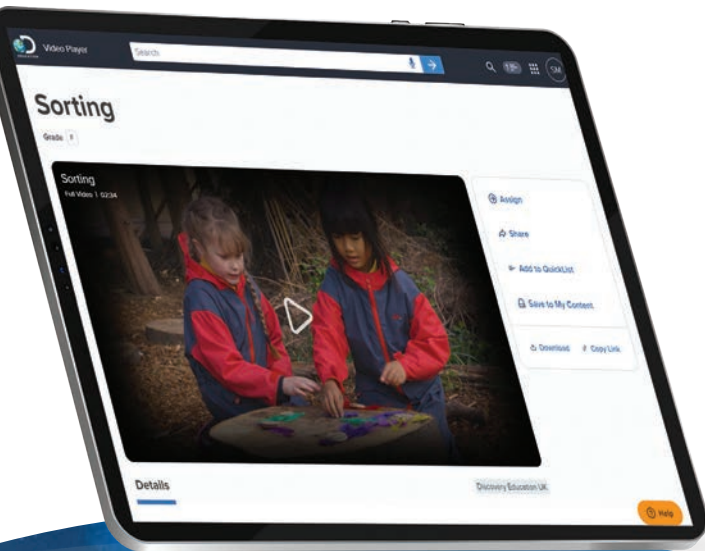

ESPRESSO

Meet the new Discovery Education Espresso.

Your daily learning platform.

Creating equitable, engaging learning experiences may be the biggest challenge, but it also has the biggest reward. That's why Discovery Education is committed to helping you every step of the way with our reimagined and improved service.

Built around the amazing, timely content we're known for; Espresso is one secure place you can rely on to create engaging learning experiences, closely track pupil progress, and gain professional inspiration—every day.

Relevant, timely content + useful teaching tools all in one place.

No matter what you teach or how your pupils learn, you'll find attention-grabbing content for tomorrow's lesson. Our treasury of videos, texts, activities, audio, images, worksheets and more, span all primary key stages, subjects and topics of today. It's diverse, authentic and leaves you wanting to explore more.

Check in with pupils daily using our new Quiz tool. Choose from a range of question formats, polling to open-ended, multiple-choice to image annotation. There's no shortage of ways to accurately measure progress. Espresso makes it easy to design interactive learning experiences that spark curiosity and make classroom discussions lively and engaging.