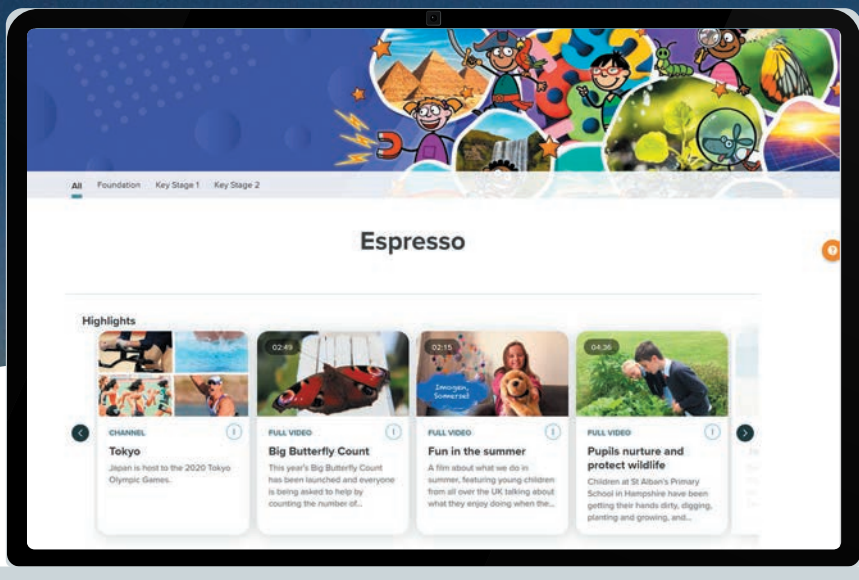

ESPRESSO

Meet the new Discovery Education Espresso.

Your daily learning platform.

Creating equitable, engaging learning experiences may be the biggest challenge, but it also has the biggest reward. That's why Discovery Education is committed to helping you every step of the way with our reimagined and improved service.

Built around the amazing, timely content we're known for; Espresso is one secure place you can rely on to create engaging learning experiences, closely track pupil progress, and gain professional inspiration—every day.

Check in with pupils daily using our new Quiz tool. Choose from a range of question formats, polling to open-ended, multiple-choice to image annotation. There's no shortage of ways to accurately measure progress. Espresso makes it easy to design interactive learning experiences that spark curiosity and make classroom discussions lively and engaging.